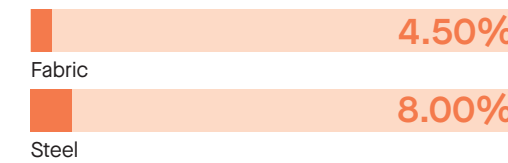

Contains up to 12.50% of Recycled Material

RECYCLABILITY

The range is 99% recyclable

For more detail please refer to individual EPA sheets.

DESIGN
Senator

Our team of talented in house designers are responsible for creating elegant, innovative furniture designs which not only look beautiful, but minimise the impact on the world around us.