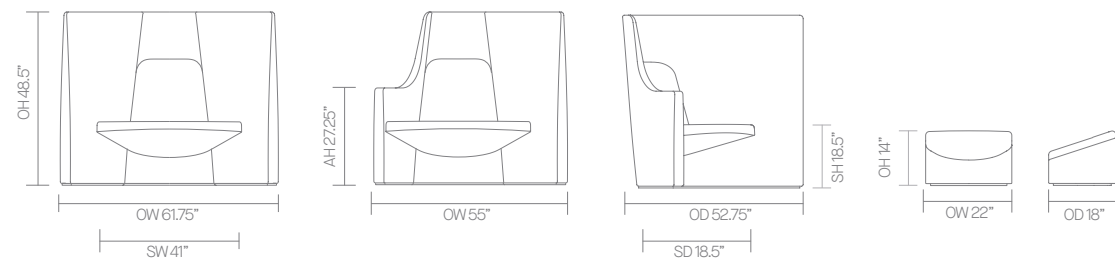

storage. Vee is ideally suited for quick touchdowns and recharges, or longer work meetings.

DIMENSIONS

OH-Overall Height OD-Overall Depth OW-Overall Width AH-Arm Height BH-Back Height SH-Seat Height SW-Seat Width SD-Seat Depth