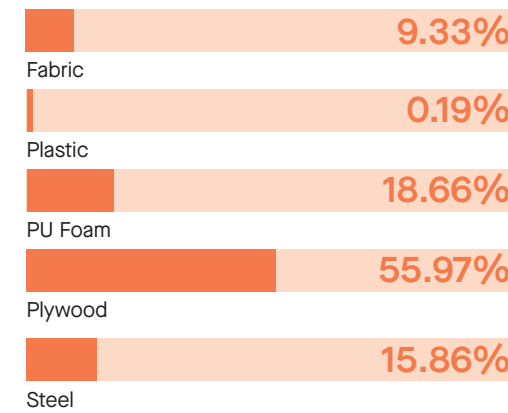

MATERIAL CONTENT

Components are constructed of the following

RECYCLED CONTENT

Contains up to 12.50% of Recycled Material

RECYCLABILITY

The range is 99% recyclable

For more detail please refer to individual EPA sheets.